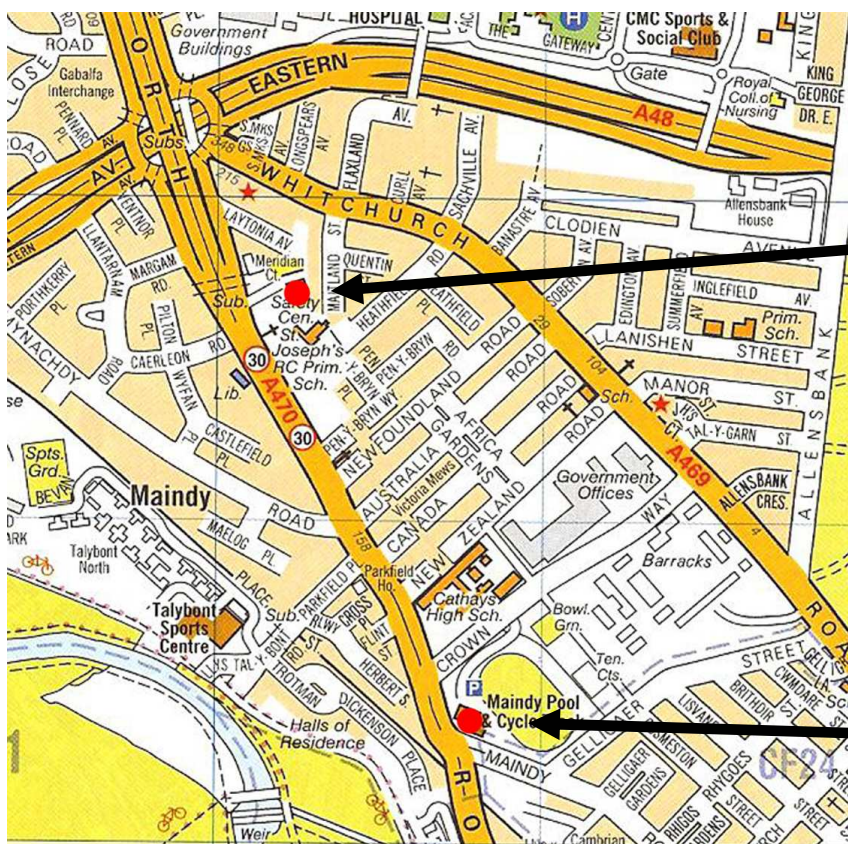

Cardiff Council's Road Safety Unit has relocated to the new Road Safety Centre, Crown Way, off North Road, Cardiff CF14 3AJ

Tel: 2078 8521

Old 'Briardene' Road Safety Centre, North Road.

New Road Safety Centre
Crown way, Maindy
Cardiff CF14 3AJ
Tel: 2078 8521

Directions

Approaching from the City Centre via North Road - Proceed along North Road A470 in the direction of the Gabalfa Interchange. (Note! You cannot turn right into Crown way). Take the roundabout slip road. Leave the roundabout via the fourth exit (Whitchurch Rd. A469) Turn right into Crown Way by Companies House.

Approaching from City Road B4261 – Proceed along City Road in the direction of the Gabalfa Interchange. Turn left by Companies House into Crown Way.

Approaching from Western Ave A48 – Proceed in the direction of the Gabalfa Interchange. Leave A48 via roundabout slip road. At the roundabout take the third exit (Whitchurch Rd. A469). Turn right into Crown Way by Companies House.

Approaching from Eastern Ave A48 - Leave A48 at the Gabalfa Interchange. At the roundabout take the first exit (Whitchurch Rd. A469). Turn right into Crown Way by Companies House.

Approaching from Caerphilly Road A469 – At the Gabalfa Interchange proceed over the flyover (A470 North Road). At the third set of traffic lights turn left into Crown Way.

Approaching from the M4 Junction 32 (Coryton) or North Road – Leave M4 and follow signs for City Centre (A470 Manor Way). At the Gabalfa Interchange proceed over the flyover (A470 North Road). At the third set of traffic lights turn left into Crown Way.

Please report to reception in the main building